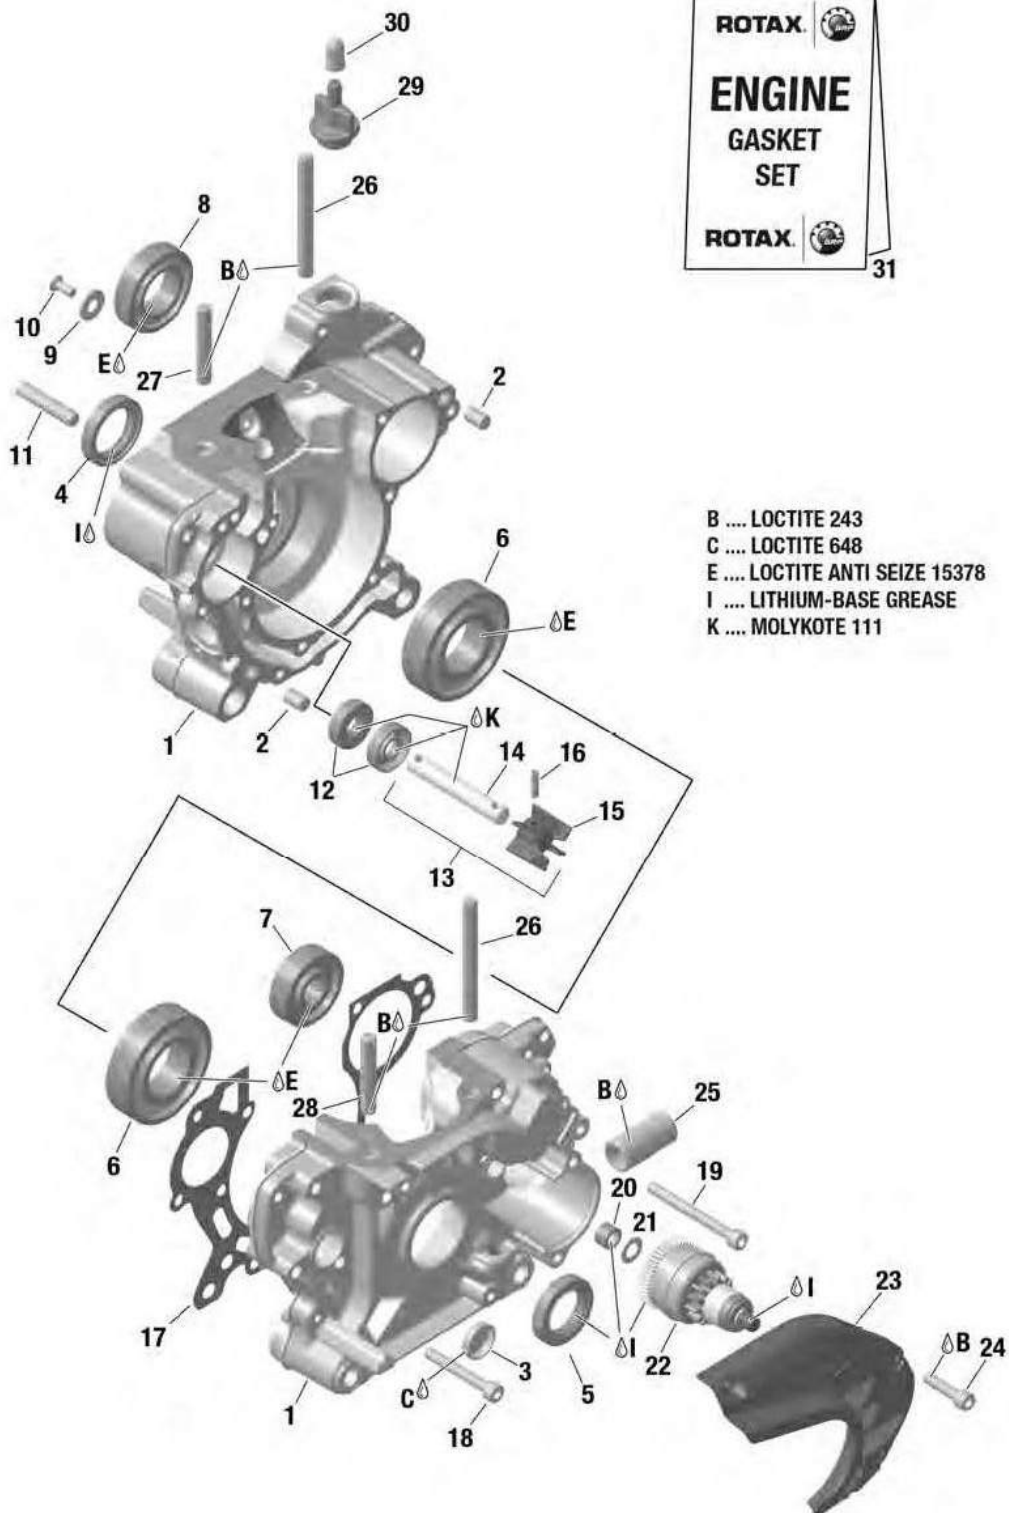

Kart-Shop Carigiet AG

Motorenteile Gehäuse

Kart-Shop Carigiet AG

Motorenteile Gehäuse

Verkaufspreise inkl. 7.7% MWSt.

Pos.	KS-Nr.	Artikel	Original-Nr.	MWSt. 7.7%
01	490 0001	Gehäuse Rotax komplett	295915	580.00
02	436 0003	Zylinderrolle Rotax Gehäuse 8x12	632010	1.50
03	4411 0001	Verschlussdeckel Rotax	427571	0.90
04	332 0008	Simmerring Rotax28x38x7 NBR	230425	7.80
05	332 0009	Simmerring Rotax25x38x7 NBR	930675	7.70
06	330 0013	Motorlager Rotax 6206 TVH C4M	832533	18.50
07	330 0010	Motorlager Rotax 6302 TN9 C3	232291	13.00
08	330 0011	Motorlager Rotax 6005 TNH C3	232341	16.00
09	431 0001	Haltescheibe Rotax	227280	3.30
10	4232 0001	Senkschraube Rotax	940316	0.30
11	433 0001	Zylinderstift Rotax M6x40	229380	2.50
12	332 0007	Simmerring Rotax 10x26x70 NBR	230195	3.90
13-16	419 0001	Wasserpumpenwelle Rotax komplett	220515	20.20
14	419 0005	Wasserpumpenwelle Rotax einzeln		11.50
16	4427 0001	Spannstift Rotax 4x16	229200	2.30
17	456 0013	Dichtung Rotax Gehäuse	650494	4.80
18	722 0011	Schraube Zylinderkopf M6x45 DIN 912 schwarz mit Schaft	241823	0.70
19	722 0001	Schraube Zylinderkopf M6x60 DIN 912 schwarz mit Schaft	240371	0.80
20	435 0001	Nadelhülse Rotax Bendix 8x12x8	232276	6.00
21	406 0002	Anlaufscheibe Rotax Bendix 8,5x15x0,5	227945	0.90
22	489 0001	Startergetriebe Rotax Bendix	294812	114.00
23	149 0005	Kettenschutz Rotax Motor	260772	29.90
24	184 0049	Schraube Rotax ZYL M6x25	840861	0.50
25	455 0002	Ablaufrohr Rotax	224094	4.40
26	452 0004	Zylinderstehbolzen Rotax M8x57x20	940787	2.80
27	452 0002	Stiftschraube Rotax M8x28 / 20 Bohrung für Plombe	241386	2.60
28	452 0001	Stiftschraube Rotax M8x28/20	241381	2.20
29	216 0002	Entlüftungsschraube Rotax M18x1,5	241925	2.40
31	456 0030	Dichtungssatz Rotax komplett	296160	42.40