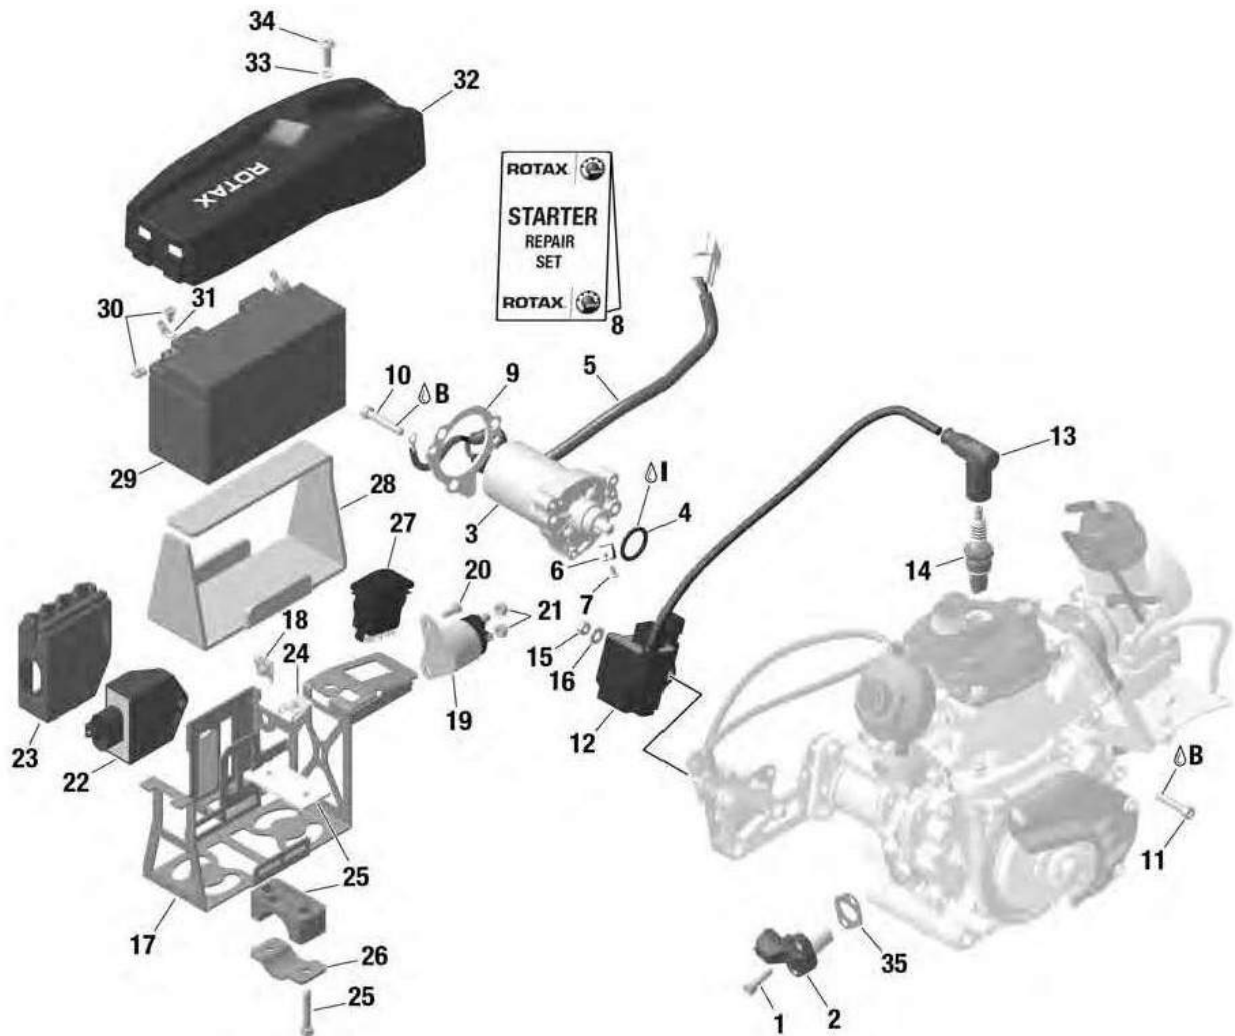

Kart-Shop Carigiet AG

Motorenteile Zündung evo

Kart-Shop Carigiet AG

Motorenteile Zündung evo

Verkaufspreise inkl. 7.7% MWSt.

Pos.	KS-Nr.	Artikel	Original-Nr.	MWSt. 7.7%
01	470 0001	Zündungsgeber Rotax Pick Up	265560	55.00
02	4428 0003	Taptite-Schraube Rotax M6x20	941250	0.80
03	488 0008	Starter Rotax komplett evo 17	294805	157.00
04	4119 0001	Starterkabel Rotax 1997-2016	265530	14.30
05	483 0001	Reparatursatz Rotax Starter	281262	15.90
09	3058 0001	Starterabstützung Rotax	251670	4.70
12-13	356 0014	Zündspule Rotax Dellorto	666825	71.00
14	361 0044	Zündkerze NGK / Rotax GR8DI-8	298102	18.00
14	361 0045	Zündkerze NGK / Rotax GR9DI-8	298103	18.00
18	4211 0002	Relais Rotax evo	992819	34.70
19	4232 0001	Senkschraube Rotax	940316	0.30
20	3070 0001	Scheibe Rotax d=5,3mm	927571	0.20
22	4424 0005	Steuergerät Rotax Junior evo	666813	164.00
22	4424 0006	Steuergerät Rotax MAX/Micro evo	666815	164.00
22	4424 0007	Steuergerät Rotax Mini evo20	666818	164.00
25	321 0103	Blechmutter Rotax	242141	1.40
25-26	3032 0001	Batteriehalter-Gegenstück Rotax 2 Stück	251254	11.50
26	3032 0002	Batteriehalter-Gegenstück Rotax	251360	2.90
29	343 0029	Batterie Rotax Yuasa standard befüllt	265518	85.00
31	4063 0002	Flachstecker RotaxSchraubbar 2 Stück	864950	0.70
32	838 0006	Batteriedeckel Rotax evo 17	201602	26.30
35	456 0024	Dichtung Rotax für Pick Up	431500	1.50