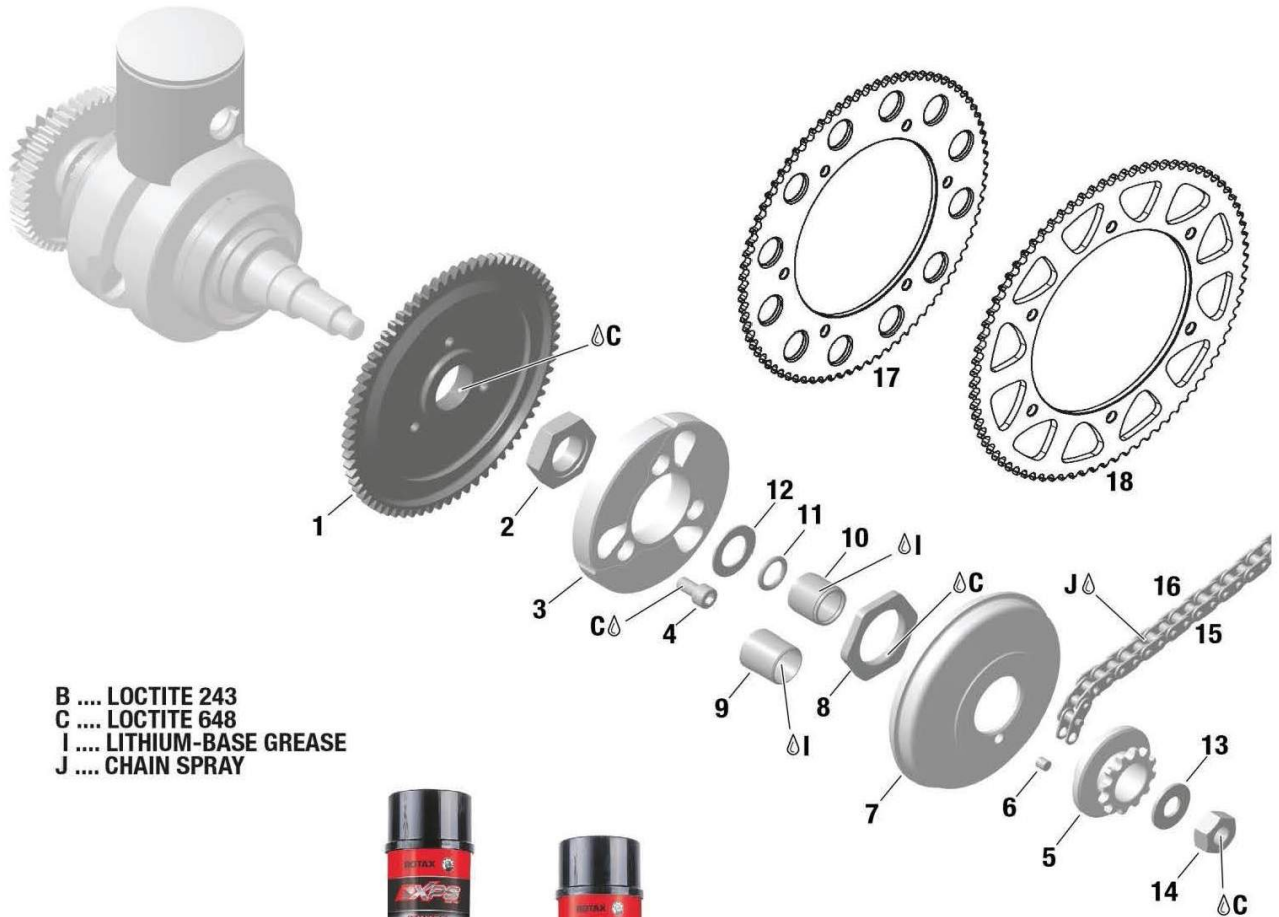

Kart-Shop Carigiet AG

Rotax Kupplung MAX

B LOCTITE 243
C LOCTITE 648
I LITHIUM-BASE GREASE
J CHAIN SPRAY

RECOMMENDED

XPS® KART TEC WHITE CHAIN SPRAY
Part No: 25112 Contents: 500 ml
XPS® KART TEC SYNTHETIC CHAIN SPRAY
Part No: 25108 Contents: 500 ml